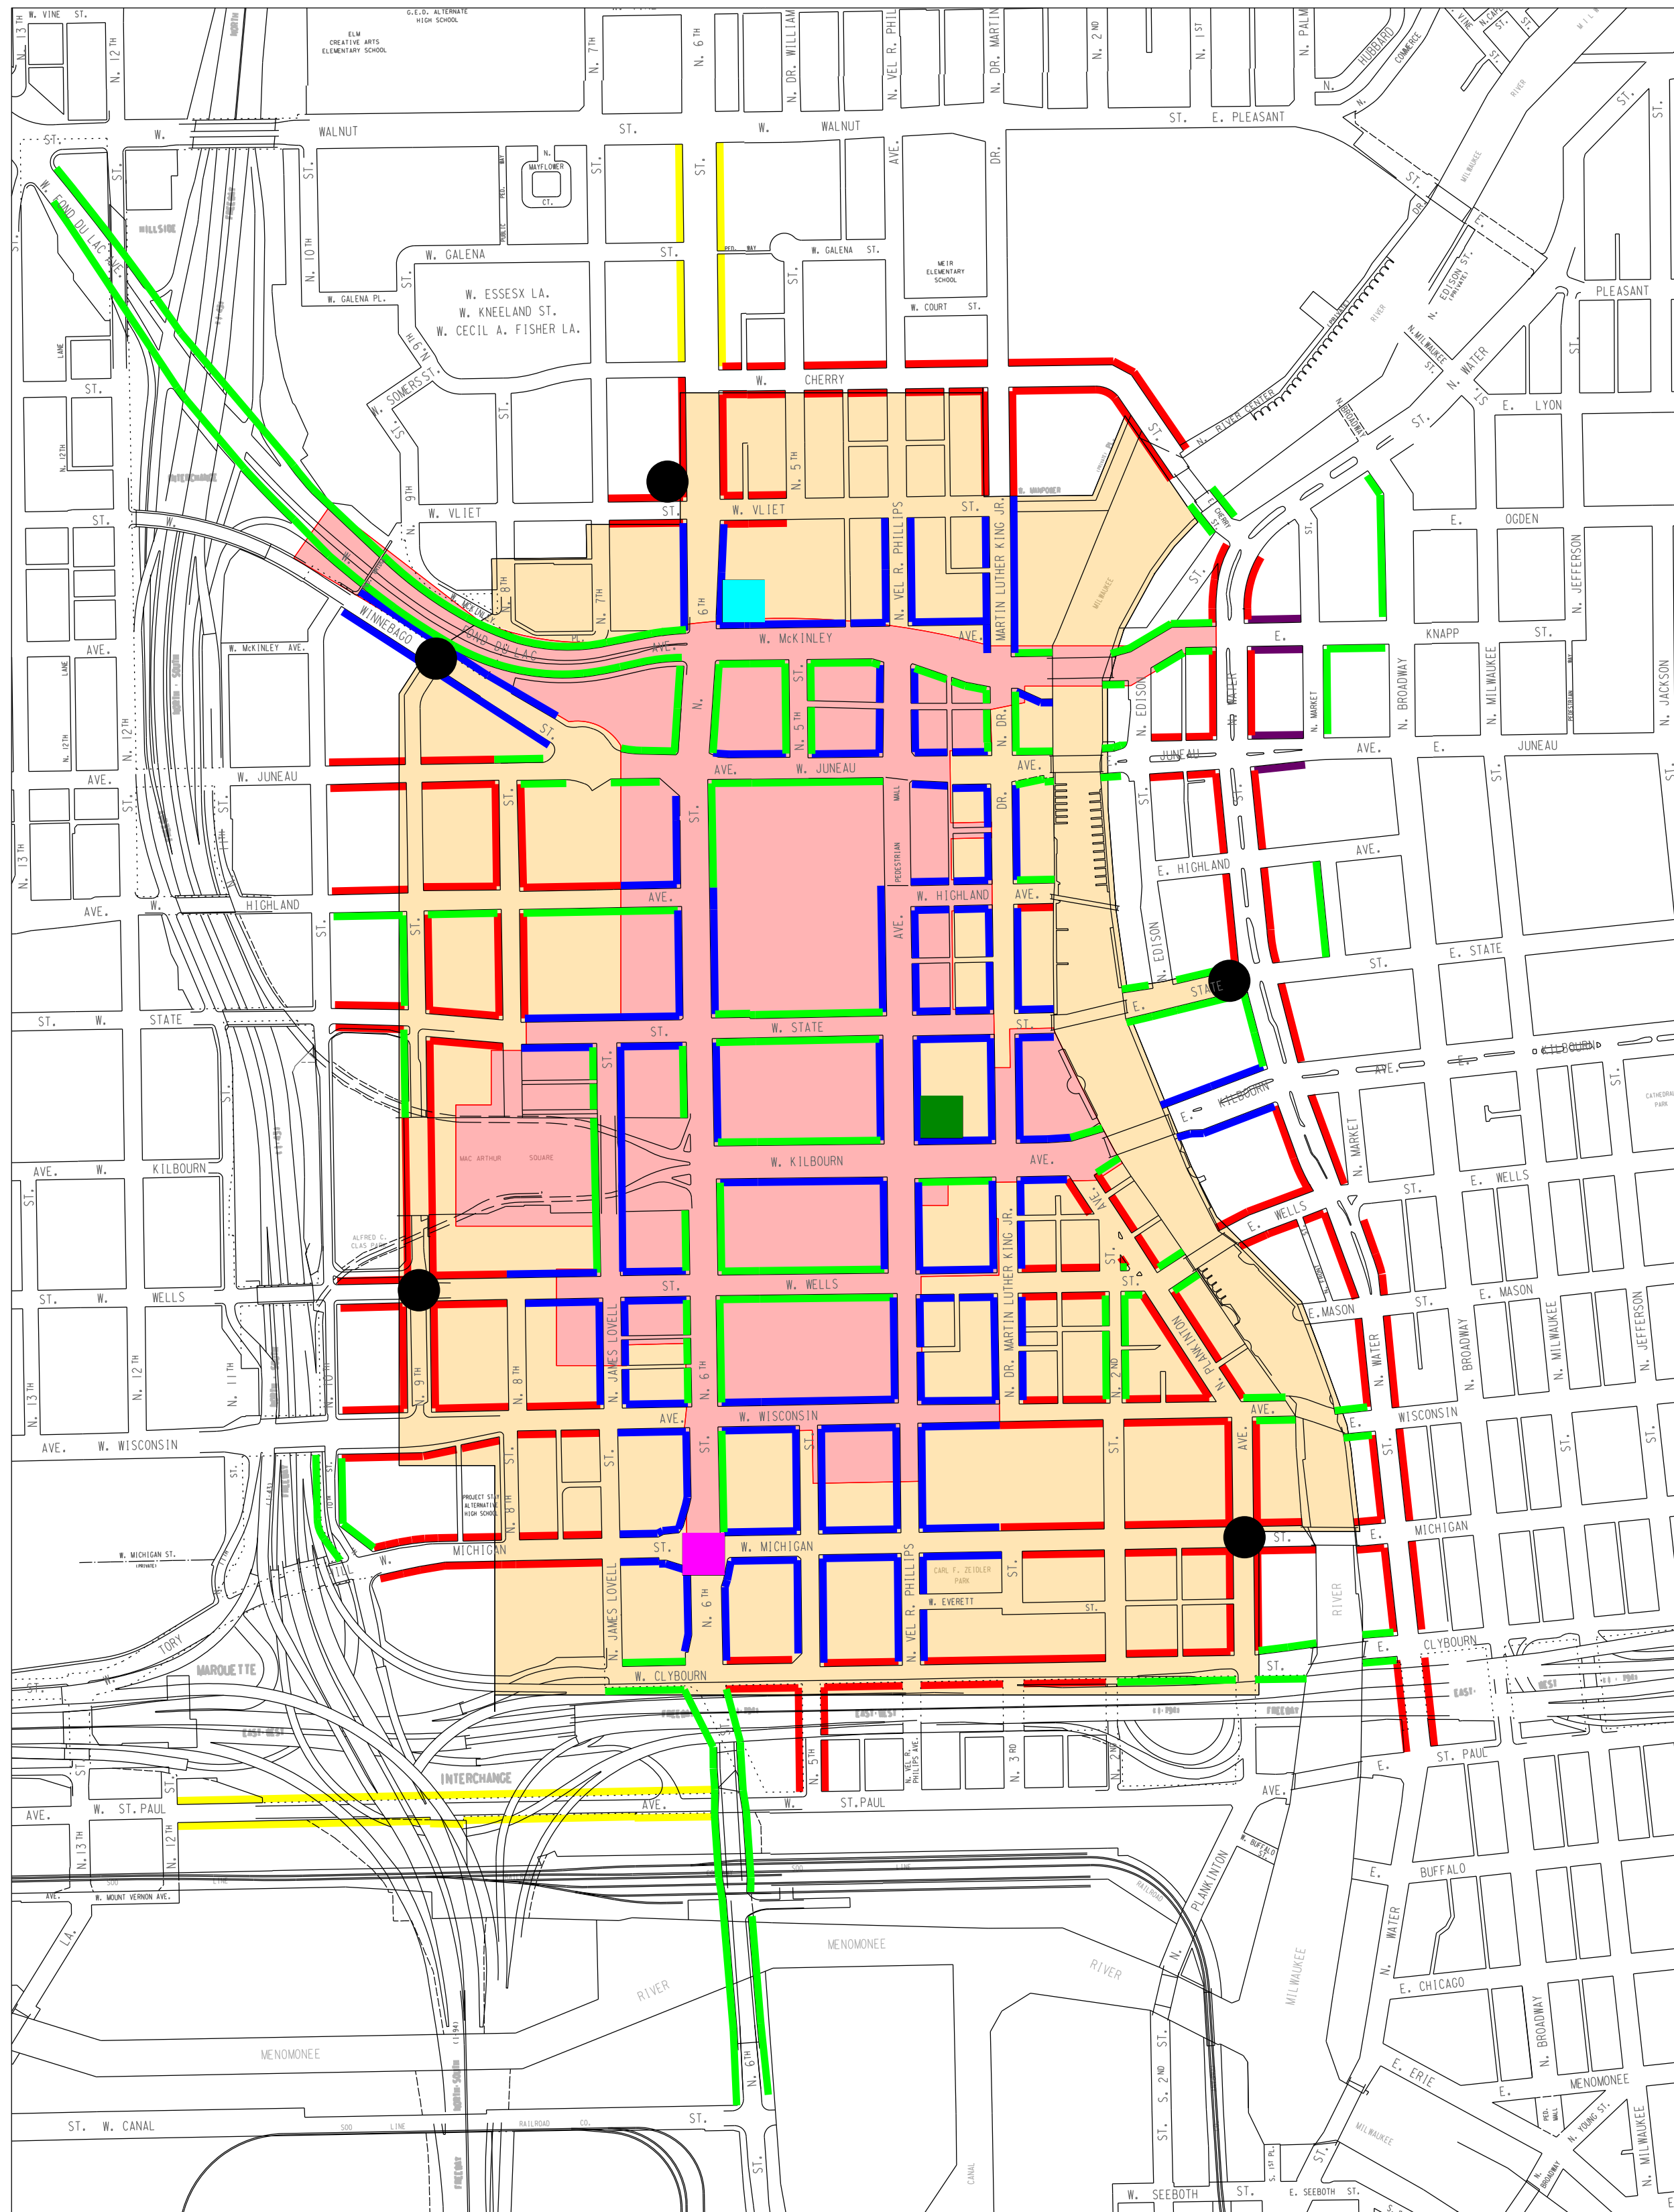

# RNC PARKING RESTRICTIONS PHASES 1, 3, 4 & 5 INNER & OUTER PERIMETERS

VEHICLE SCREENING PERIMETER

PEDESTRIAN RESTRICTED PERIMETER

NO PARKING ANYTIME - 7/5/24-7/21/24

Phase 1 - Perimeter Staging  
12:01 AM Friday 7/5/24 to 11:59 PM Sunday 7/21/24

E. Knapp St. - N. Water St. to N. Market St.  
E. Juneau St. - N. Water St. to N. Market St.

NO PARKING ANYTIME - 7/8/24-7/21/24

Phase 3 - RNC Inner Perimeter  
12:01 AM Monday 7/8/24 to 11:59 PM Sunday 7/21/24

W. Winnebago St. - N. 10th St. to roundabout  
W. McKinley St. - N. 13th St. to N. Water St.  
W. Juneau St. - N. 7th St. to N. Martin Luther King Dr.  
W. Highland Av. - N. 7th St. to N. Martin Luther King Dr.  
W. State St. - N. 8th St. to N. Water St.  
W. Kilbourn Av. - N. 6th St. to N. Water St.  
W. Wells St. - N. 8th St. to N. Martin Luther King Dr.  
W. Wisconsin Av. - N. 7th St. to N. Martin Luther King Dr.  
W. Michigan Av. - N. 7th St. to N. Martin Luther King Dr.  
N. 7th St. - W. Winnebago St. to W. Wisconsin St.  
N. 6th St. - W. Vliet St. to W. Clybourn St.  
N. 5th St. - W. McKinley St. to W. Juneau St.  
N. 5th St. - W. Wisconsin Av. to W. Clybourn Av.  
N. Vel R. Phillips Av. - W. Vliet St. to W. Juneau St.  
N. Vel R. Phillips Av. - W. Highland Av. to W. Clybourn St.  
N. Martin Luther King Dr. - W. Vliet St. to W. Wisconsin Av.